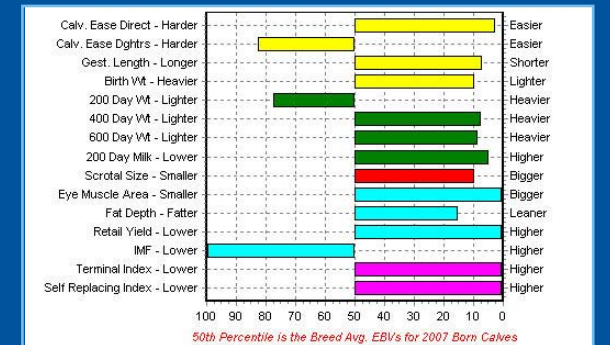

Purchased Carlisle May 2009 for 28,000gns
Champion has the power for the pedigree herd
and the shape for the commercial herd

SEMEN AVAILABLE WORLDWIDE

£20 per straw and £50 royalty in the UK

Call Craig on 016974 78619

e-mail: craig.ridley@talktalk.net

www.haltcliffe.co.uk

Messrs Ridley, Haltcliffe, Hesket-New-Market, Wigton CA7 8JU